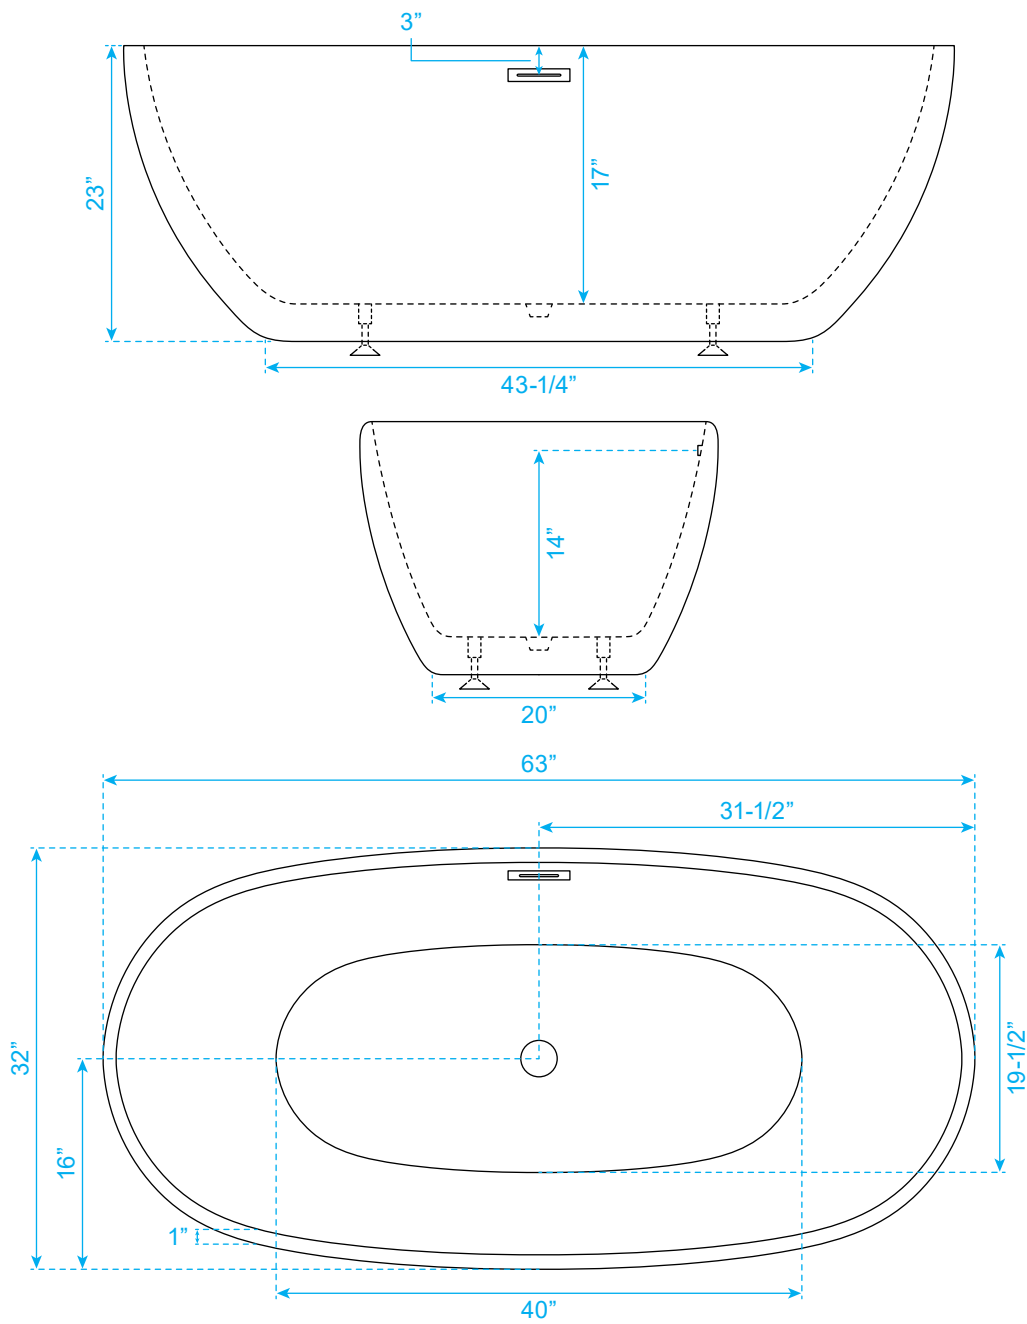

WYNDHAM COLLECTION

Exterior Size - 63"L x 32"W x 23"H
Interior Size - 61"L x 30"W x 17"H
Depth at Drain - 17"
Drain To Overflow - 14"
Maximum Fill - 74 Gallons
Backrest Slope Angle - 32 Degrees
Other Side Slope Angle - 32 Degrees
Note - All Measurements are $\pm 1/2$ "

WC-BTE1561-63